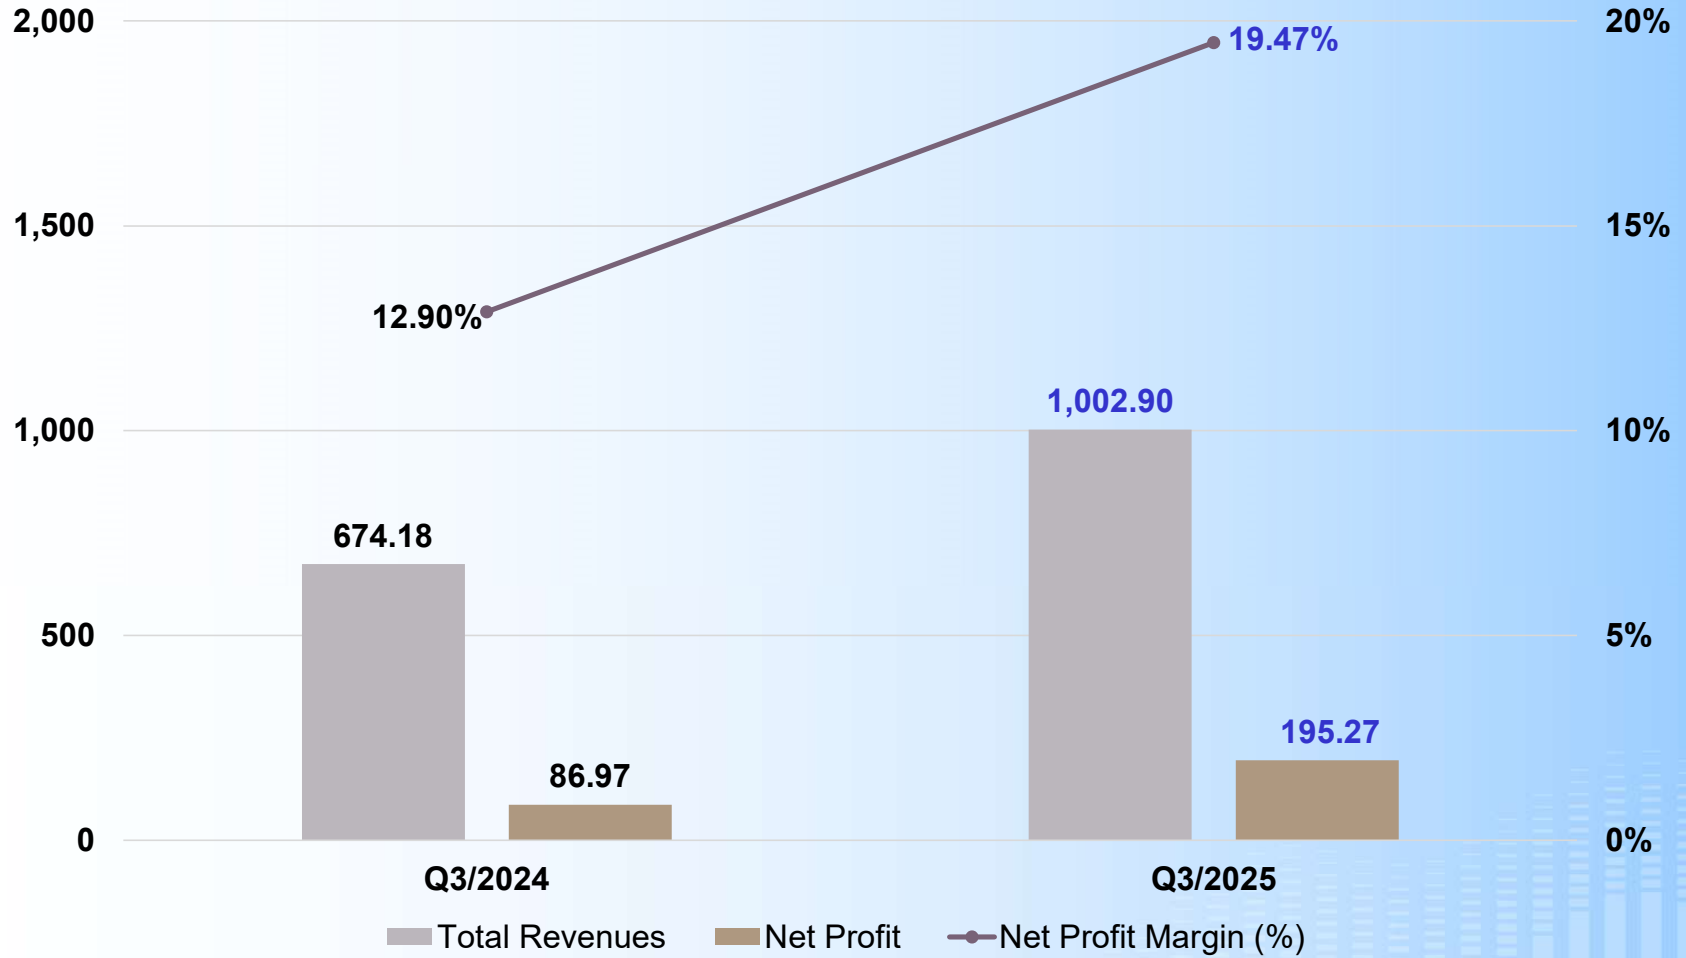

Financial Performance

as at September 30, 2025

Highlight Performance Result

Unit :
Million Baht

Performance Recap

Total Revenue

Unit : Million Baht

BIZ Opportunity Day