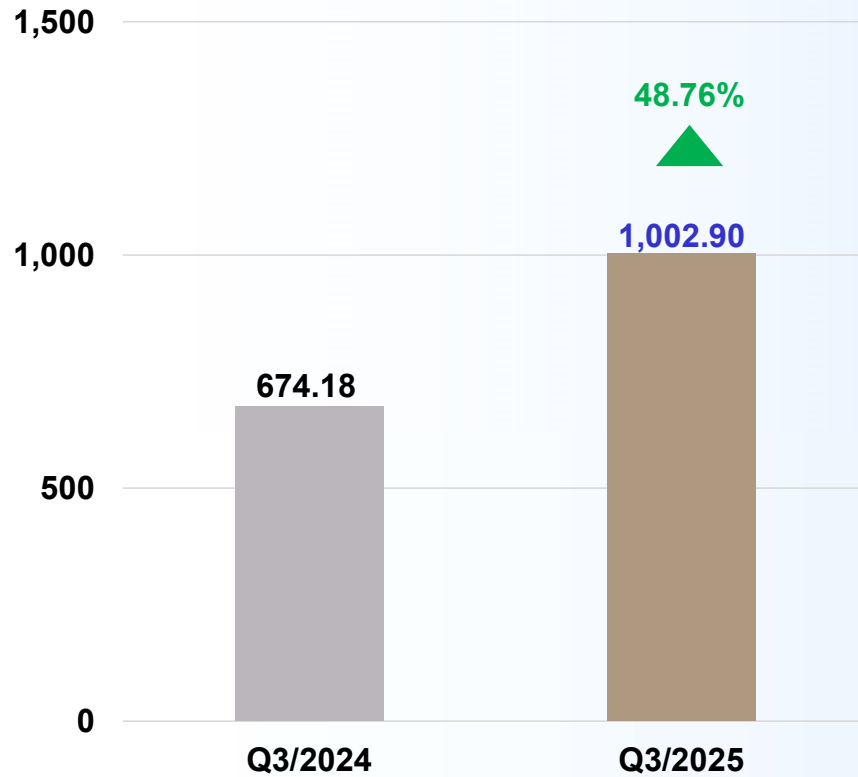

Financial Performance

as at September 30, 2025

Highlight Performance Result

Unit :
Million Baht

Performance Recap

Total Revenue

Unit : Million Baht

BIZ Opportunity Day

Revenue Contribution

Net Profit

Unit : Million Baht

Revenue from Hospital

Unit : Million Baht

BIZ Opportunity Day

Cancer Alliance Hospital (CAH)

- The Company's subsidiary
- Shareholding proportion is 73.97%