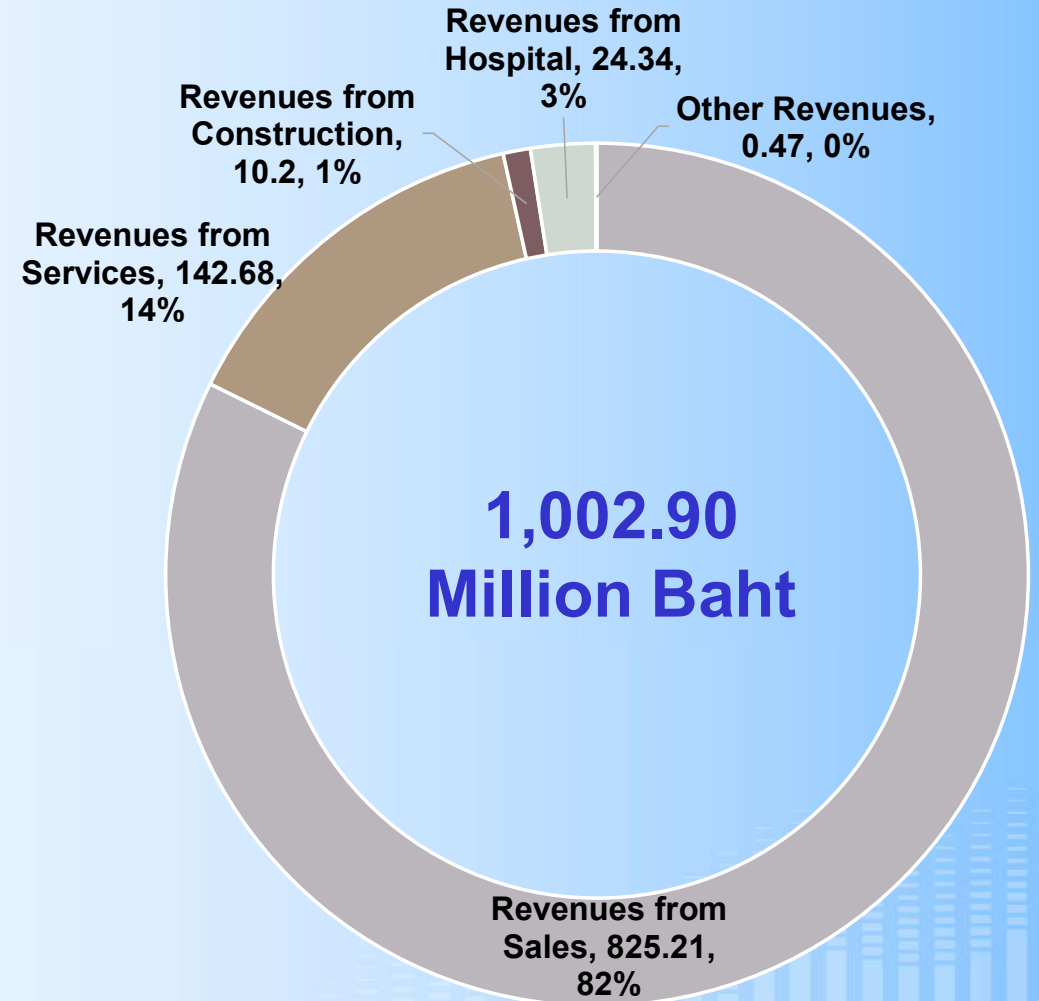

Financial Performance

as at September 30, 2025

Highlight Performance Result

Unit :
Million Baht

Performance Recap

Total Revenue

Unit : Million Baht

BIZ Opportunity Day

Revenue Contribution

Net Profit

Unit : Million Baht

Revenue from Hospital

Unit : Million Baht

BIZ Opportunity Day

Cancer Alliance Hospital (CAH)

- The Company's subsidiary
- Shareholding proportion is 73.97%