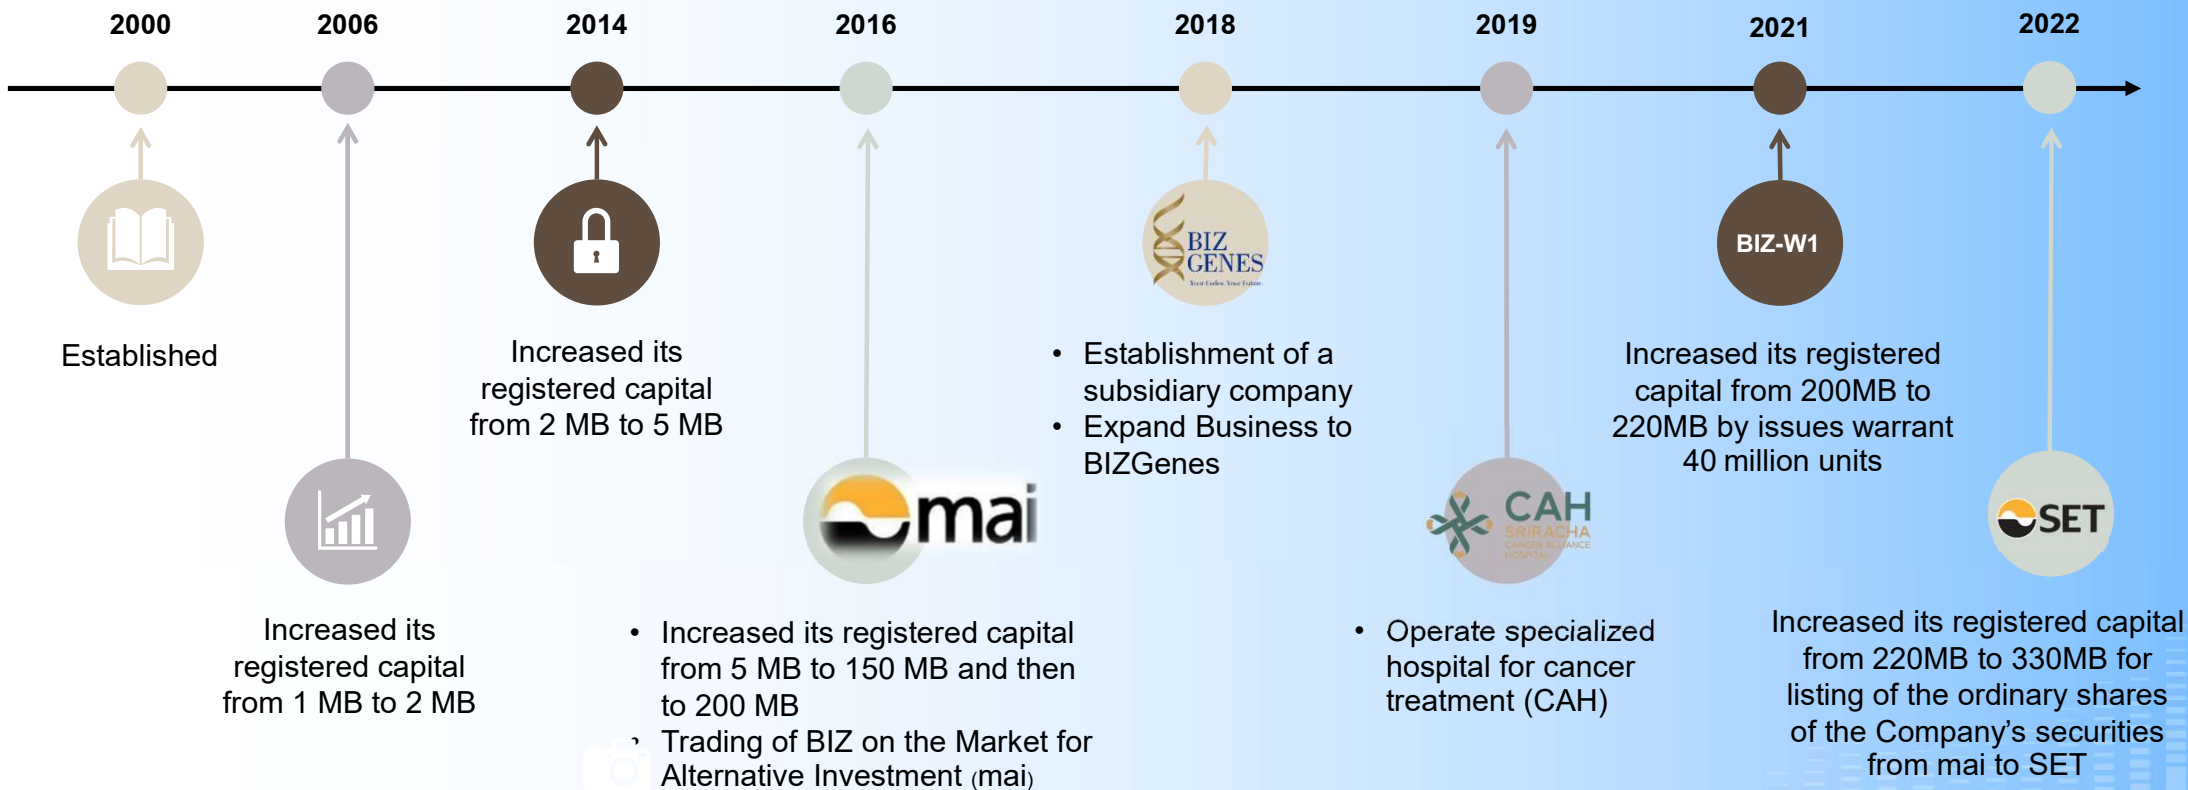

BIZ Opportunity Day

Q3/2025

Mr. Sompong Chunekitiyanone
Chief Executive Officer
Business Alignment Public Company Limited

Milestones

Core Business

BIZ operates the business as a distributor and installer of medical equipment for cancer treatment through radiotherapy by importing the equipment from leading manufacturers specializing in equipment and technology of cancer treatment. Maintenance services is also provided for the aforementioned medical equipment.

Oncology Solutions Provider

Core Business

**Selling
Machine**

75%

Service

21%

Other

4%