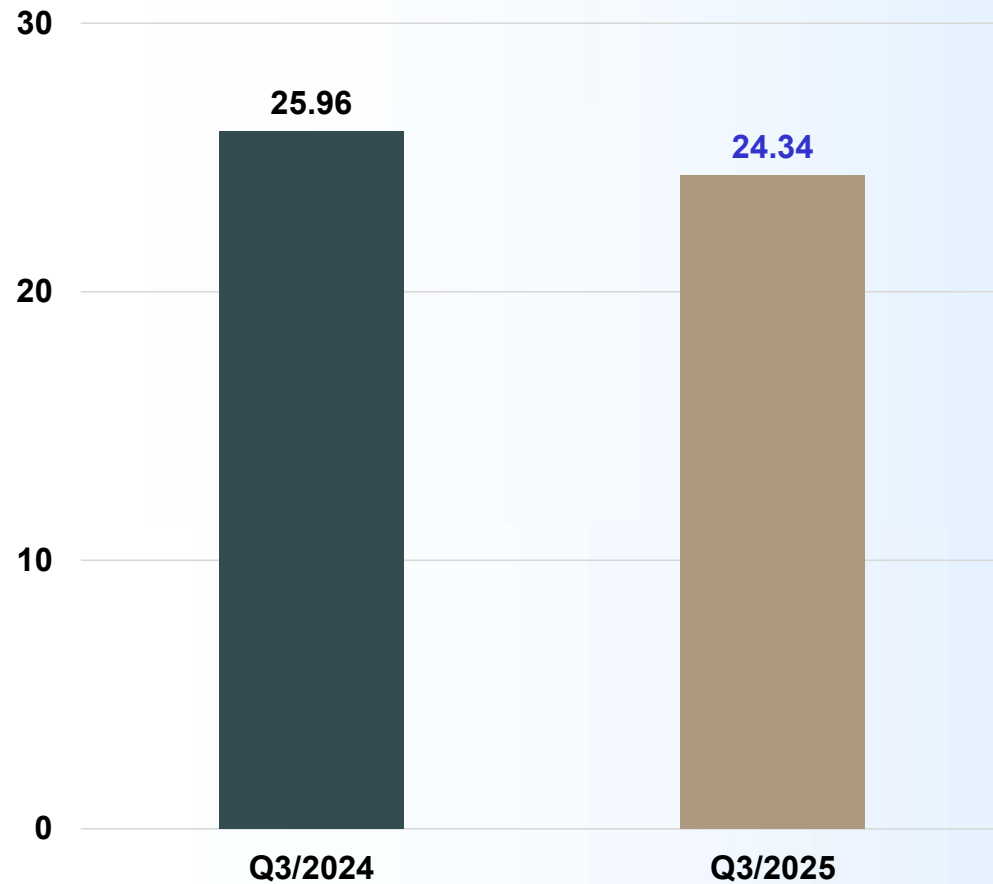

Revenue Contribution

Net Profit

Unit : Million Baht

Revenue from Hospital

Unit : Million Baht

BIZ Opportunity Day

Cancer Alliance Hospital (CAH)

- The Company's subsidiary
- Shareholding proportion is 73.97%