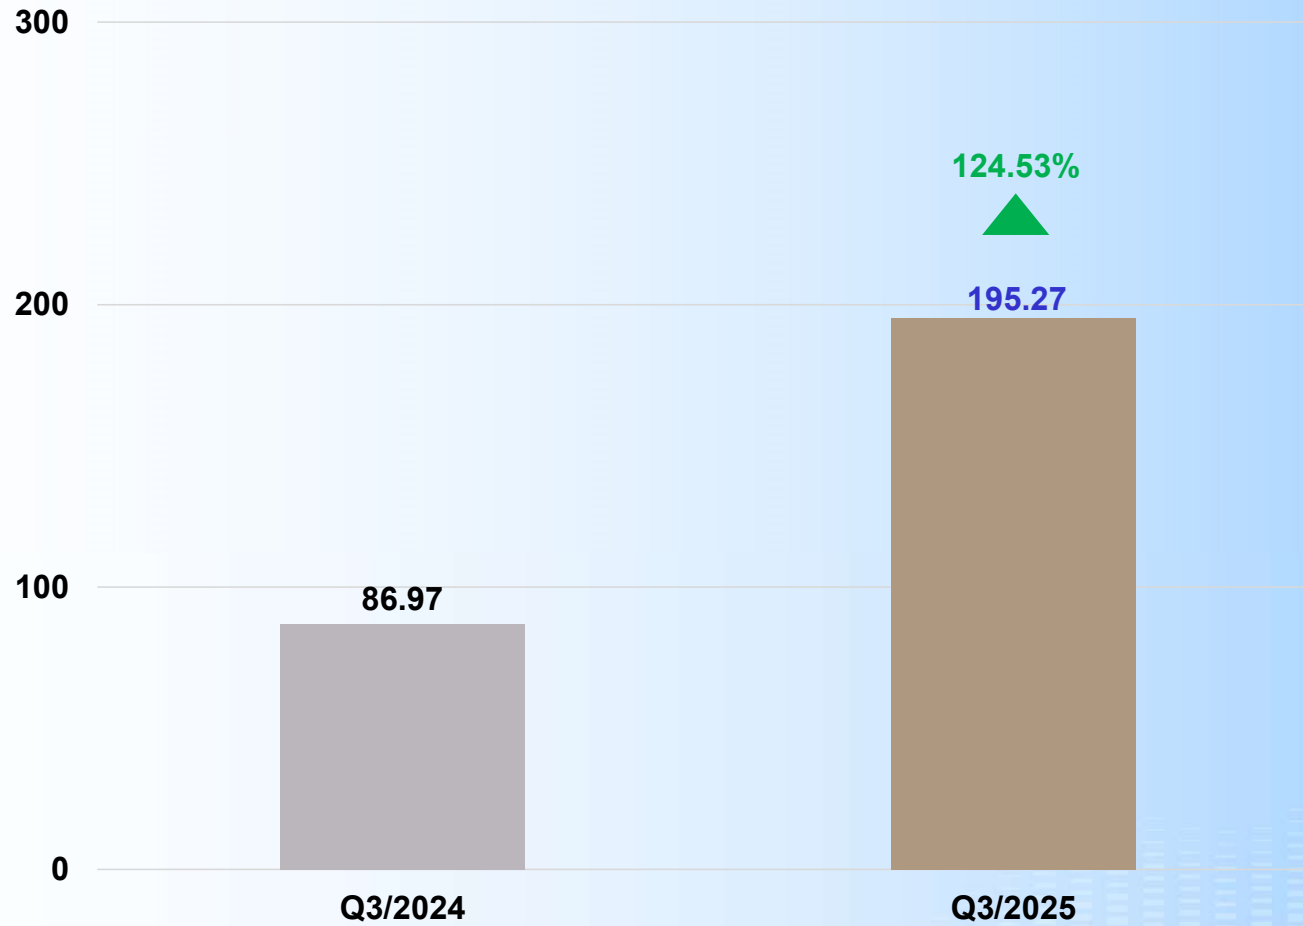

Financial Performance

as at September 30, 2025

Highlight Performance Result

Unit :
Million Baht

Performance Recap

Total Revenue

Unit : Million Baht

BIZ Opportunity Day

Revenue Contribution

Net Profit

Unit : Million Baht

Revenue from Hospital

Unit : Million Baht

BIZ Opportunity Day

Cancer Alliance Hospital (CAH)

- The Company's subsidiary
- Shareholding proportion is 73.97%