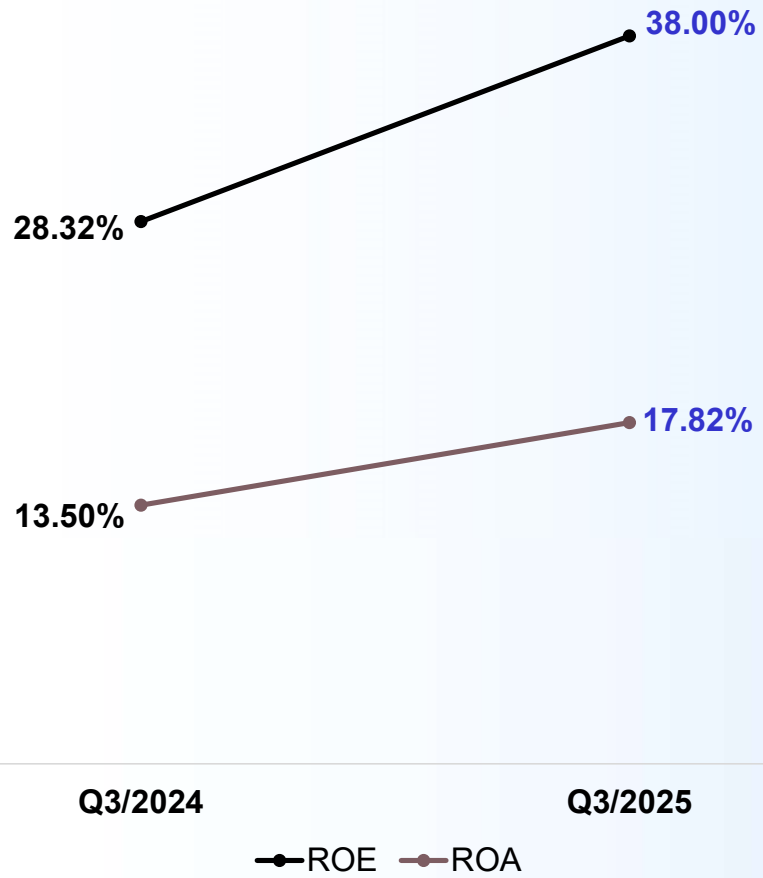

Financial Ratio