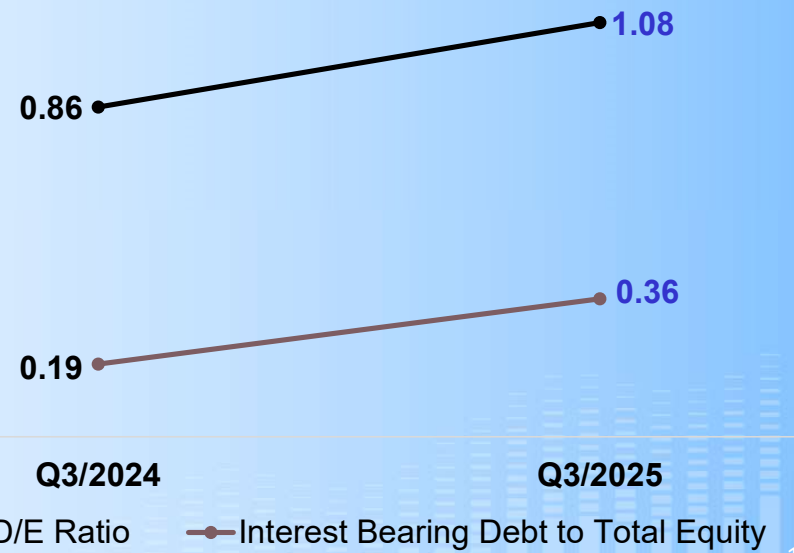

Financial Ratio