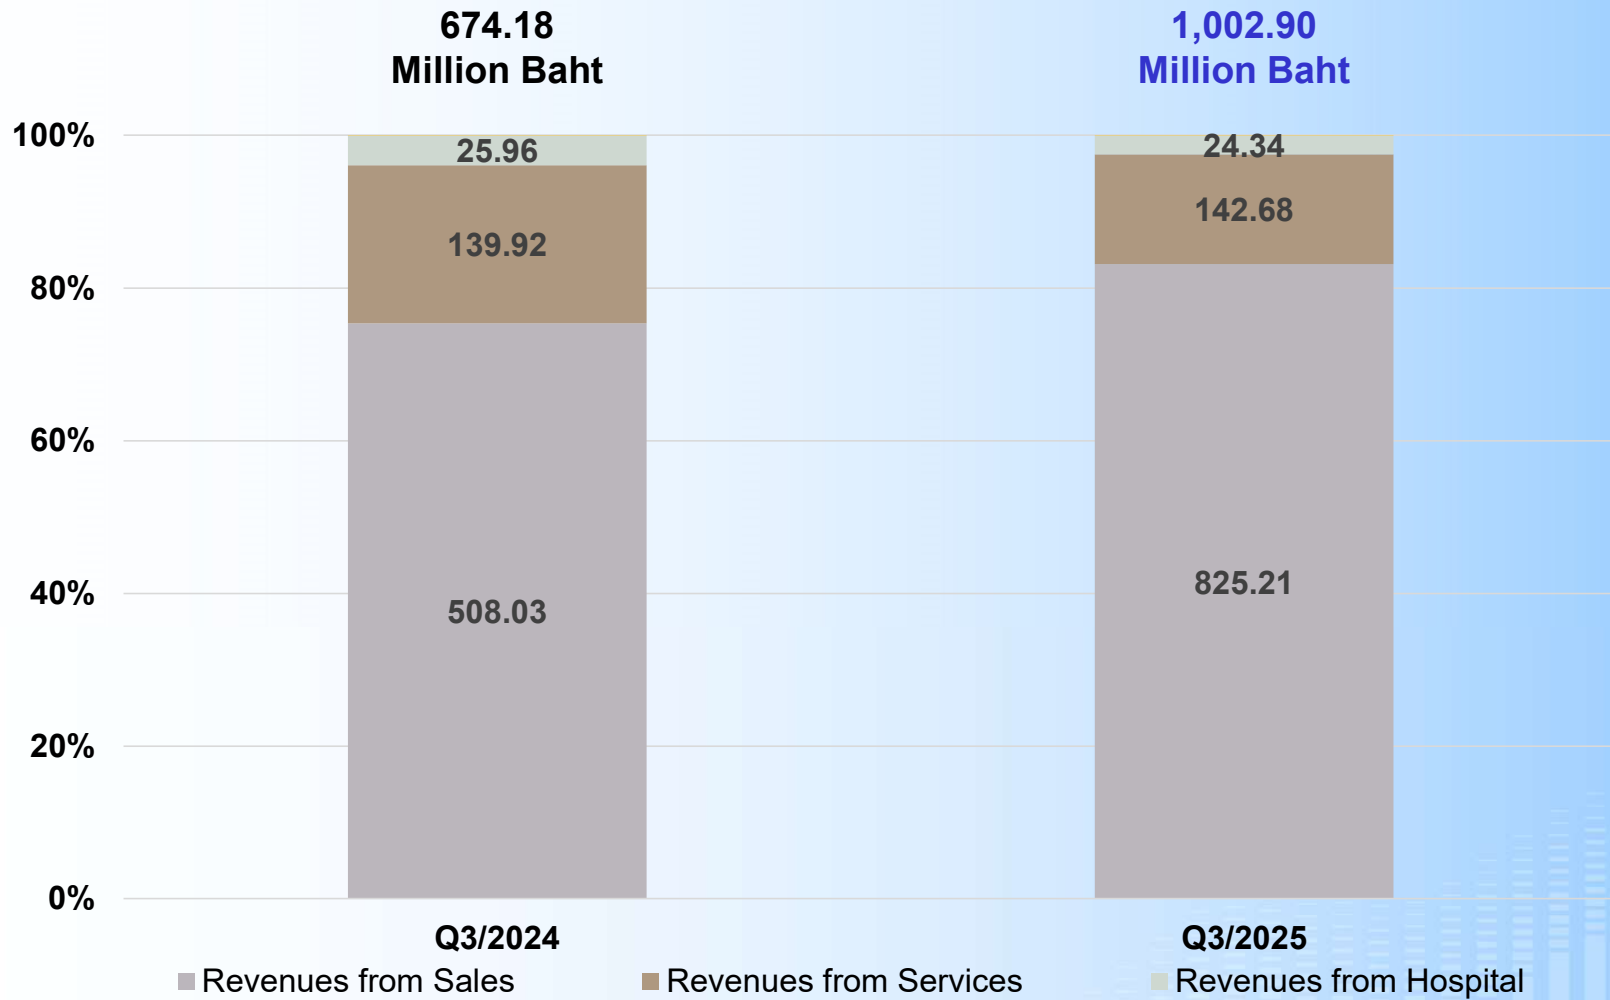

Financial Performance

as at September 30, 2025

Highlight Performance Result

Unit :
Million Baht

Performance Recap

Total Revenue

Unit : Million Baht

BIZ Opportunity Day

Revenue Contribution

Net Profit

Unit : Million Baht

Revenue from Hospital

Unit : Million Baht

BIZ Opportunity Day

Cancer Alliance Hospital (CAH)

- The Company's subsidiary
- Shareholding proportion is 73.97%